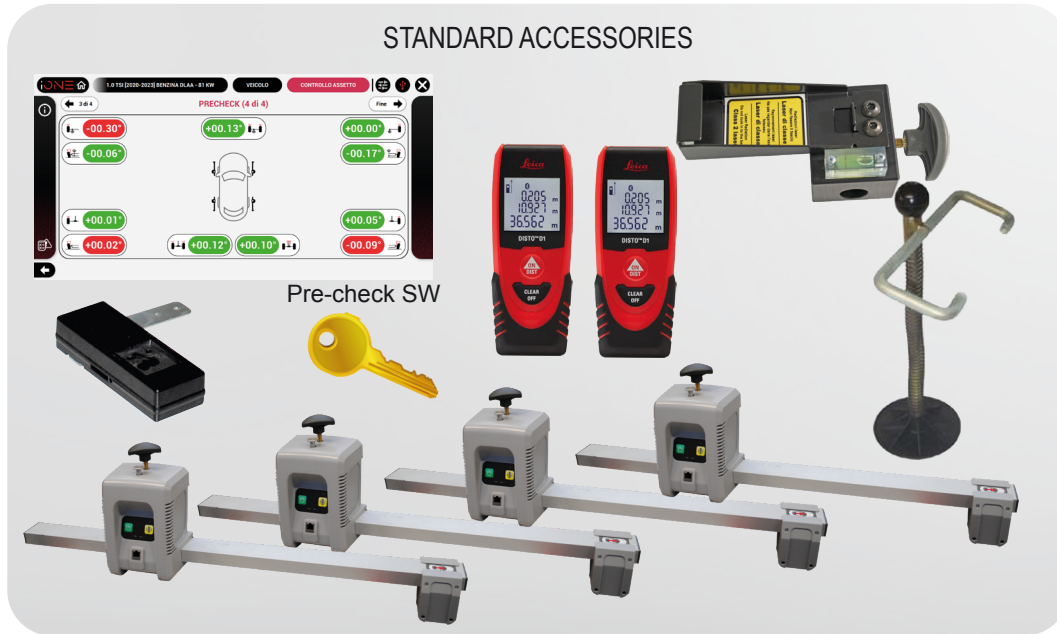

PROADAS TS-3D DIGITAL

Code	Electric supply	Description
0-62103501/00	110-230/1ph/50-60Hz	PROADAS TS-3D DIGITAL The TS-3D Digital kit is designed for customers having a NEXION new generation camera wheel aligner and is composed by : PROADAS SCE 910, Radar panel, n. 2 BT laser pointers, Laser pointer support for bracket, Long radar bar kit, 3D Target kit, 75" Monitor, Mini-PC for digital targets reproduction for the front camera, data exchange kit wheel aligner - PROADAS.
8-62100123		Functionality license PROADAS DIGITAL, 12 months subscription (compulsory)
8-62600013		Customization kit PROADAS TS-3D DIGITAL (compulsory)

PROADAS START DIGITAL

Code	Electric supply	Description	
0-62103601/00	110-230/1ph/50-60Hz	PROADAS START DIGITAL The START kit is composed by : PROADAS SCE 910, Radar panel,n, 2 laser pointers, START alignment kit, Long radar bar kit, 75" Monitor, Mini-PC for digital targets reproduction for the front camera. Two (2) brackets are needed (not included as standard).	
8-62100123		Functionality license PROADAS DIGITAL , 12 months subscription (compulsory)	
8-62600014		Customization kit PROADAS START DIGITAL (compulsory)	

PROADAS RS V1

Code	Electric supply	Description	
0-62103701/00	110/230V - 1Ph - 50/60Hz	PROADAS RS V1 The RS V1 kit is designed for customers not having a wheel aligner and is composed by: PROADAS SCE 910, Radar panel, Optical sensors adjustment kit, Laser pointer support for bracket, Steering lock, License for wheel alignment pre-check; Short bar kit. Four (4) brackets are needed, NOT INCLUDED AS STANDARD.	
8-62100012		Functionality license , 12 months subscription (compulsory)	
8-62600015		customization kit RS V1 (compulsory)	