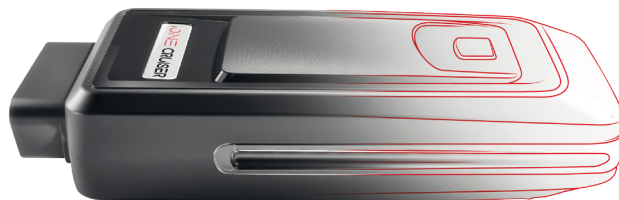

Code	Image	Description
0-67501200		iONE CRUISER New generation diagnostic device, designed to work with all types of vehicles and communication protocols with the different ECU.
8-67500010		Activation License iONE Windows - Export (Compulsory) Included 12 months update service. Licenses can be activated through SOCIO Collection portal.