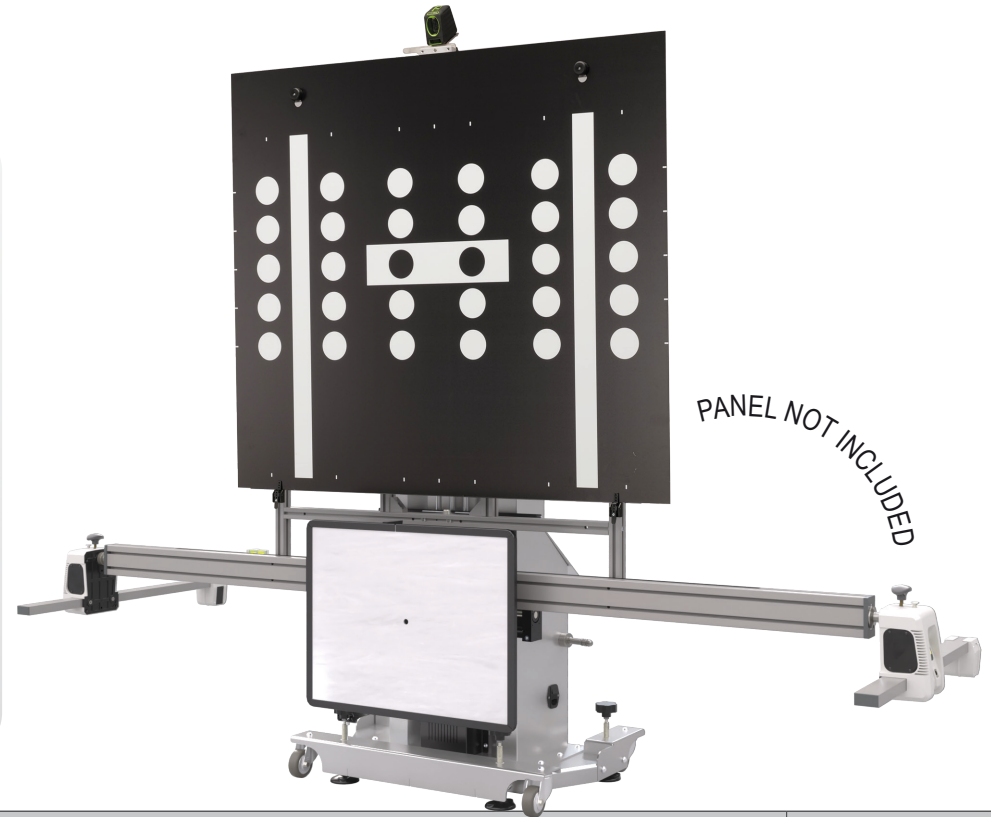

PROADAS TS-3D DIGITAL

Code	Electric supply	Description
0-62103501/00	110-230/1ph/50-60Hz	PROADAS TS-3D DIGITAL The TS-3D Digital kit is designed for customers having a NEXION new generation camera wheel aligner and is composed by : PROADAS SCE 910, Radar panel, n. 2 BT laser pointers, Laser pointer support for bracket, Long radar bar kit, 3D Target kit, 75" Monitor, Mini-PC for digital targets reproduction for the front camera, data exchange kit wheel aligner - PROADAS.
8-62100123		Functionality license PROADAS DIGITAL, 12 months subscription (compulsory)
8-62600013		Customization kit PROADAS TS-3D DIGITAL (compulsory)

PROADAS START DIGITAL

Code	Electric supply	Description	
0-62103601/00	110-230/1ph/50-60Hz	PROADAS START DIGITAL The START kit is composed by : PROADAS SCE 910, Radar panel,n, 2 laser pointers, START alignment kit, Long radar bar kit, 75" Monitor, Mini-PC for digital targets reproduction for the front camera. Two (2) brackets are needed (not included as standard).	
8-62100123		Functionality license PROADAS DIGITAL , 12 months subscription (compulsory)	
8-62600014		Customization kit PROADAS START DIGITAL (compulsory)	

PROADAS RS V1

Code	Electric supply	Description	
0-62103701/00	110/230V - 1Ph - 50/60Hz	PROADAS RS V1 The RS V1 kit is designed for customers not having a wheel aligner and is composed by: PROADAS SCE 910, Radar panel, Optical sensors adjustment kit, Laser pointer support for bracket, Steering lock, License for wheel alignment pre-check; Short bar kit. Four (4) brackets are needed, NOT INCLUDED AS STANDARD.	
8-62100012		Functionality license , 12 months subscription (compulsory)	
8-62600015		customization kit RS V1 (compulsory)	