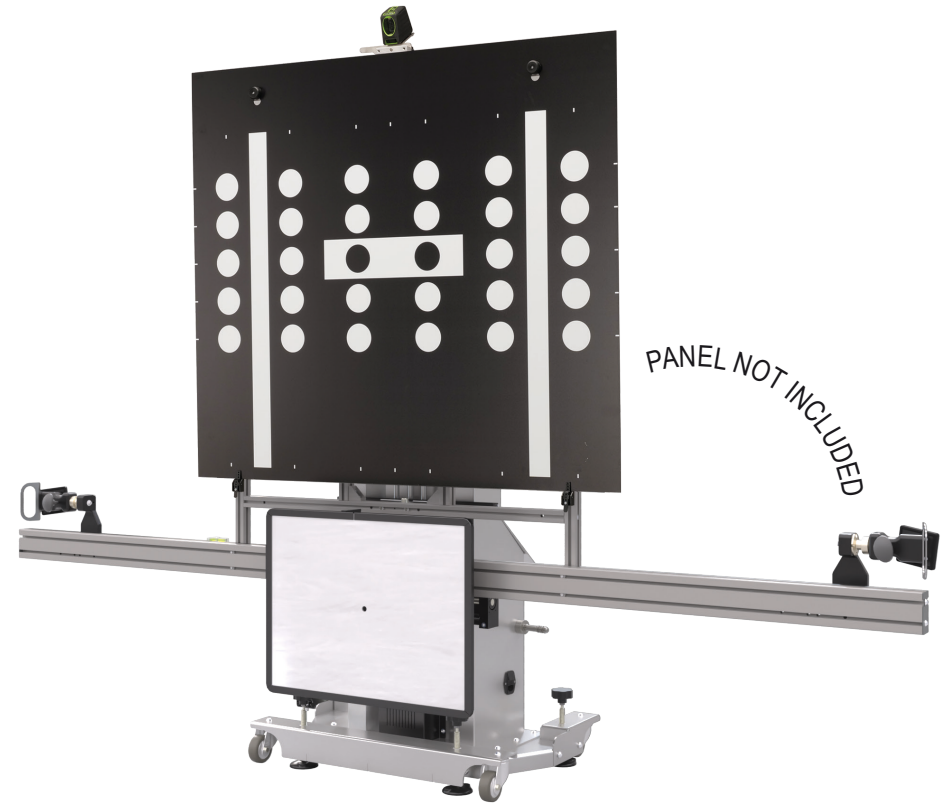

PROADAS TS-3D V1

Code	Electric supply	Description
0-62103901/00	110-230/1ph/50-60Hz	PROADAS TS-3D V1 The TS-3D V1 kit is designed for customers having a NEXION new generation camera wheel aligner and is composed by : PROADAS SCE 910, Radar panel, n. 2 BT laser pointers, Laser pointer support for bracket, Long radar bar kit, 3D target kit, data exchange kit wheel aligner - PROADAS.
8-62100012		Functionality license, 12 months subscription (compulsory)
8-62600017		Customization kit TS-3D V1 (compulsory)