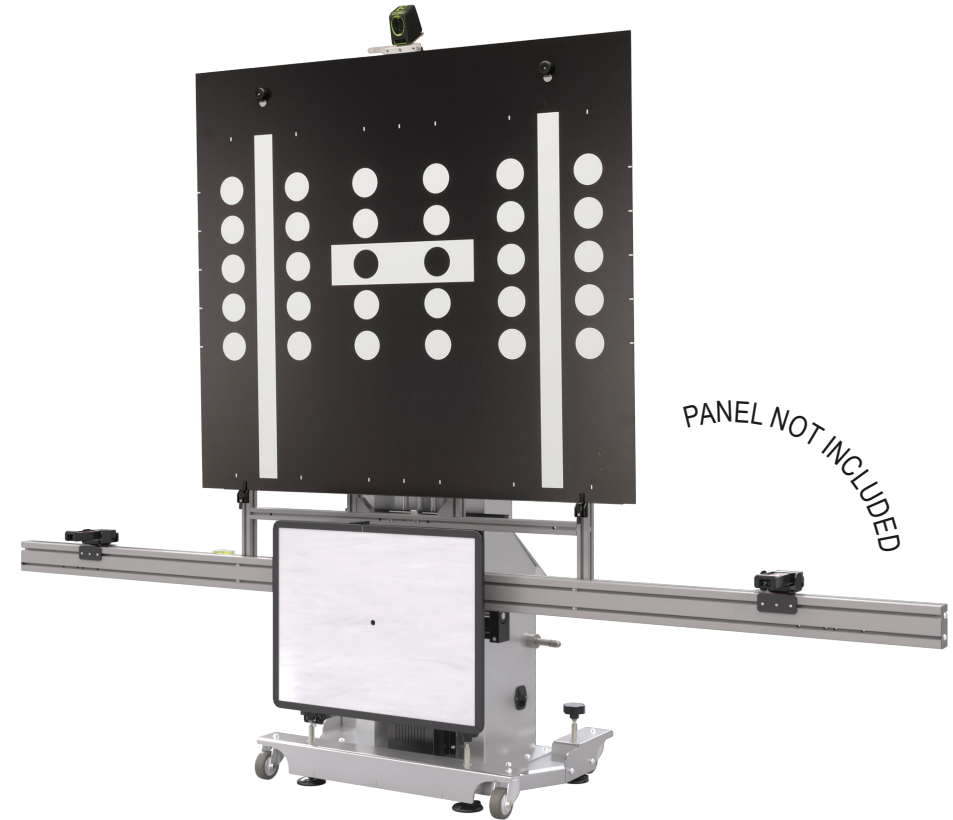

PROADAS START V1

Code	Electric supply	Description	
0-62104001/00	110/230V - 1Ph - 50/60Hz	PROADAS START V1 The START V1 kit is composed by : PROADAS SCE 910, Radar panel, START alignment kit, Long radar bar kit.Two (2) brackets are needed, NOT INCLUDED AS STANDARD	
8-62100012		Functionality license, 12 months subscription (compulsory)	
8-62600018		Customization kit START V1 (compulsory)